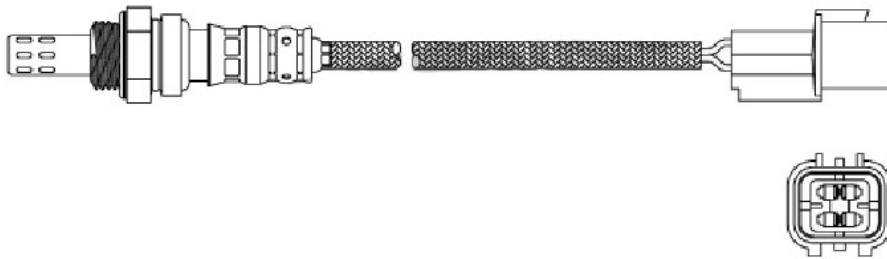

- Lower Emissions
- Longer Sensor Life
- Meets OEM Specifications

- Improved Engine Response
- Best Coverage
- Direct Fit

CP # 14266

Unheated

1 wire

370 MM Wire Length

CP # 14267

Heated

2 Wire

300 MM Wire Length

CP # 14268

Heated

4 Wire

300 MM Wire Length

CP # 14269

Heated