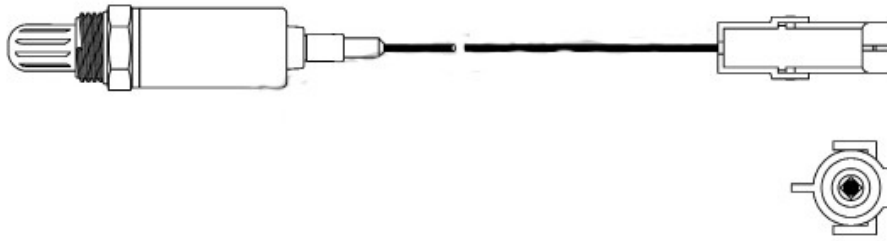

TOMCAR UTV'S			
Year	Model	QTY	CP #
2011-2007	TM2, TM4, TM5	1	14270

WWW.CYCLEPROLLC.COM

- Cycle Pro Oxygen Sensors are precision made for outstanding performance and manufactured to meet and exceed all *Direct Fit, **No Modifications Needed***
- *Extra High temperature Dual Shield End*
- *Improved Engine Performance*
- *USA Made*
- *Best Coverage*
- *Best Consolidation—Fewer SKU's for More coverage*
- *ISO 9001 and TS16949 Certified Manufacturing Plant*
- *Meets OEM Specifications*

- Lower Emissions
- Longer Sensor Life
- Meets OEM Specifications

- Improved Engine Response
- Best Coverage
- Direct Fit

CP # 14266

Unheated

1 wire

370 MM Wire Length

CP # 14267

Heated