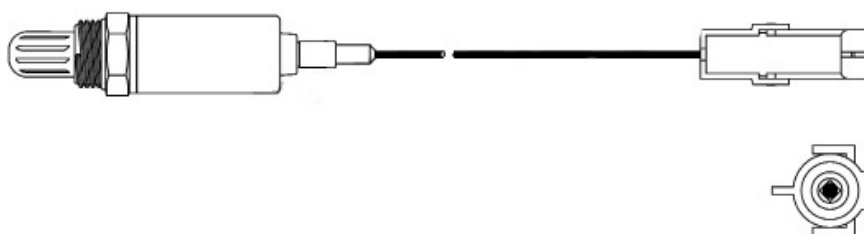

CP # 14270

Unheated

1 Wire

370 MM Wire Length