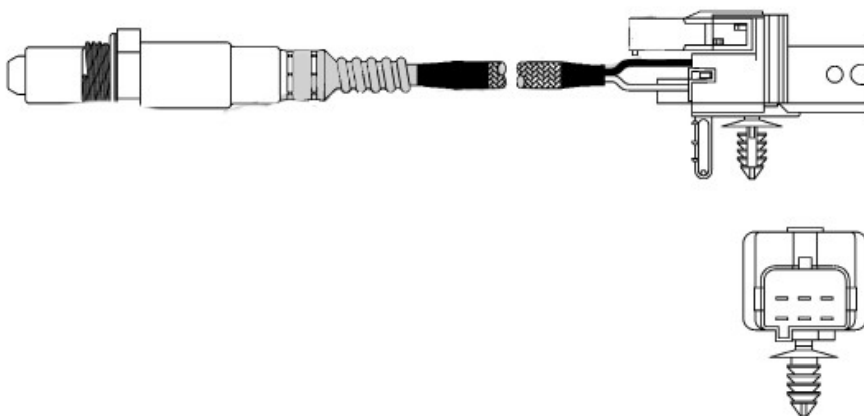

- Lower Emissions
- Longer Sensor Life
- Meets OEM Specifications

- Improved Engine Response
- Best Coverage
- Direct Fit

CP # 14266

Unheated

1 wire

370 MM Wire Length

CP # 14267

Heated

2 Wire

300 MM Wire Length

CP # 14268

Heated

4 Wire

300 MM Wire Length

CP # 14269

Heated