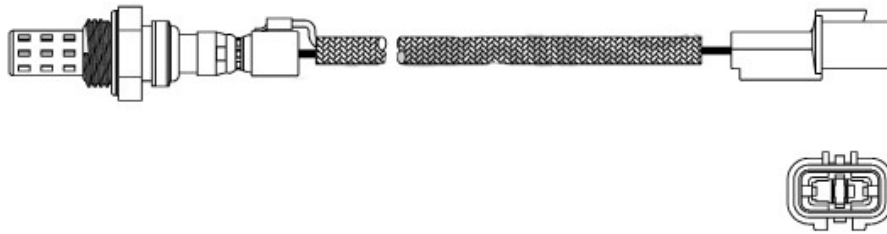

- Lower Emissions
- Longer Sensor Life
- Meets OEM Specifications

- Improved Engine Response
- Best Coverage
- Direct Fit

CP # 14266

Unheated

1 wire

370 MM Wire Length

CP # 14267

Heated

2 Wire

300 MM Wire Length

CP # 14268

Heated

4 Wire

300 MM Wire Length

CP # 14269

Heated